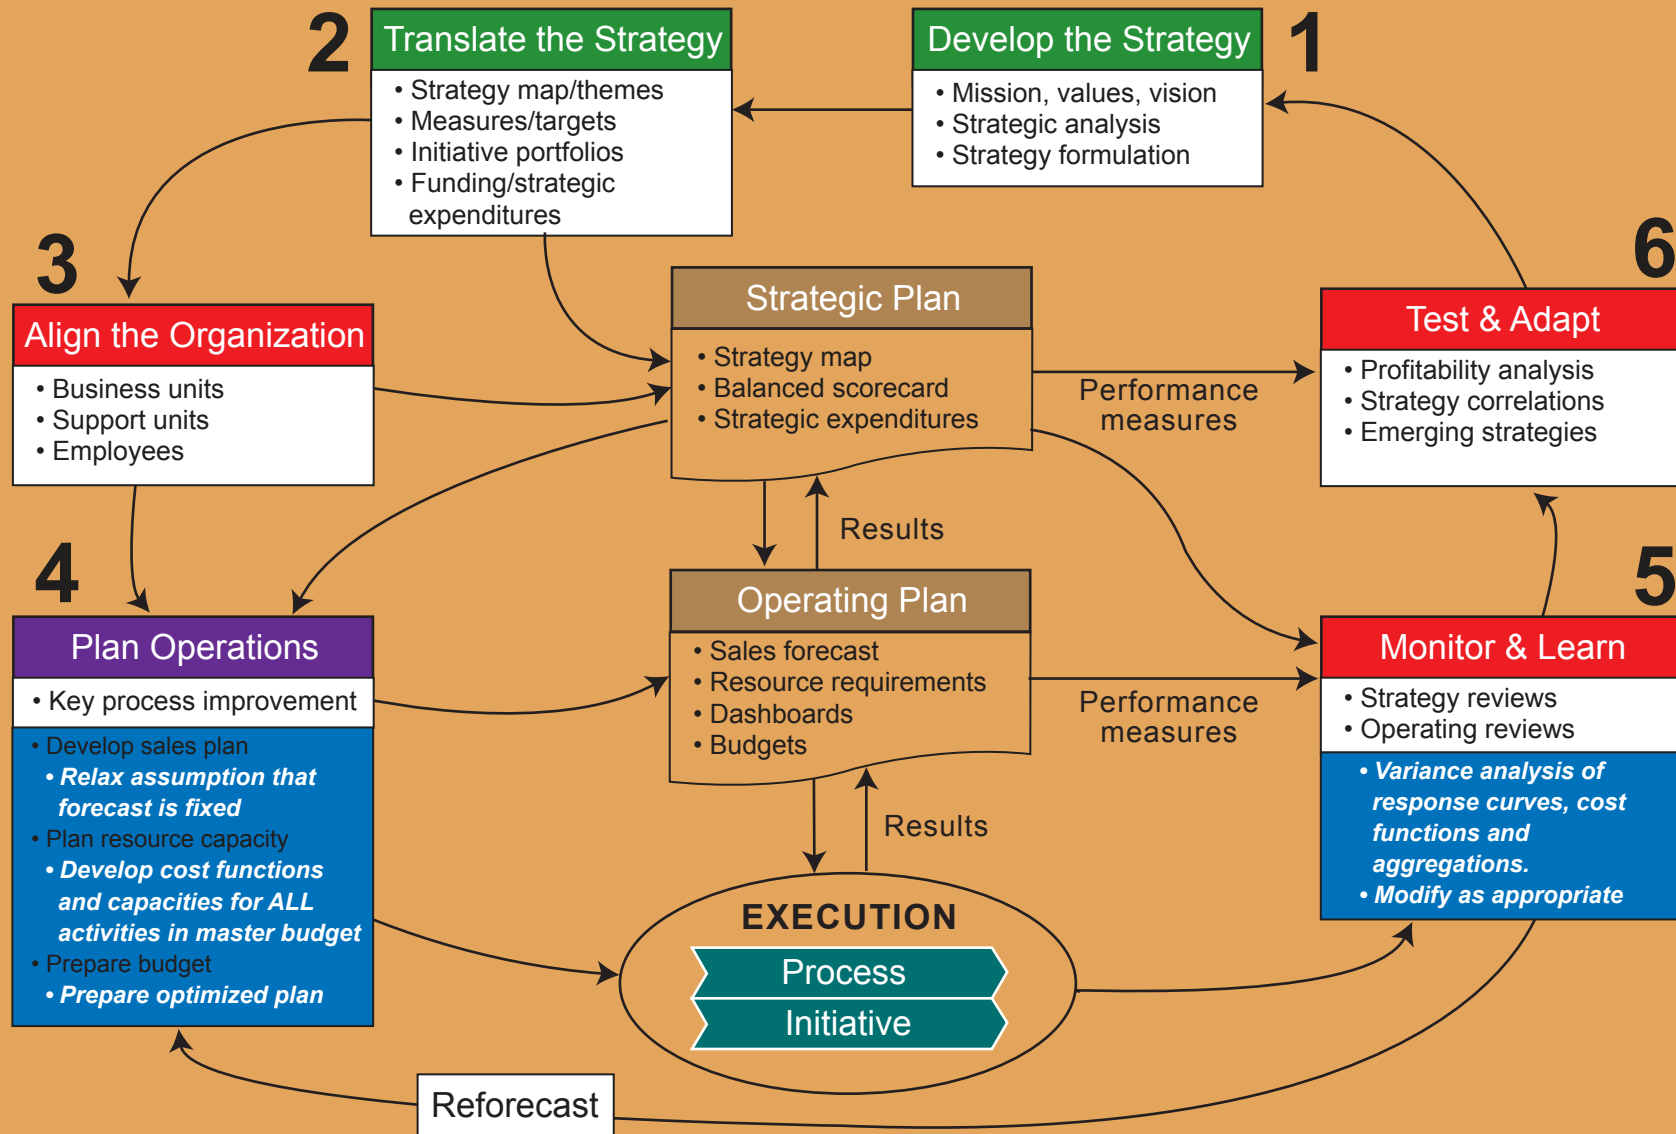

The Palladium Execution Premium Model modified to incorporate INSIGHT's IES in blue

The Palladium Execution Premium Model is a holistic management process that provides the framework for linking strategy to operations

Organizations need a shared framework that integrates the many diverse components of the system